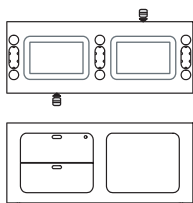

# beta

Metal backbone with open front cabinet  
**1BE0601:** L 120,5 D 46 H 53

Backbone with drawers - open front cabinet  
**1BE0605..FS:** L 120,5 D 46 H 53

Backbone with open front cabinet - drawers  
**1BE0605..FD:** L 120,5 D 46 H 53

Backbone with filing drawer - open front cabinet  
**1BE0615..FS:** L 120,5 D 46 H 53

Backbone with open front cabinet -filing drawer  
**1BE0615..FD:** L 120,5 D 46 H 53

Backbone with filing drawer - drawers  
**1BE0635..FS:** L 120,5 D 46 H 53

Backbone with drawers - filing drawer  
**1BE0635..FD:** L 120,5 D 46 H 53

Backbone with hinged door - drawers  
**1BE0645..FS:** L 120,5 D 46 H 53

Backbone with drawers - hinged door  
**1BE0645..FD:** L 120,5 D 46 H 53