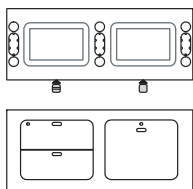

# beta

Metal backbone with open front cabinet  
**1BE0601:** L 120,5 D 46 H 53

Backbone with drawers - open front cabinet  
**1BE0605..FS:** L 120,5 D 46 H 53

Backbone with open front cabinet - drawers  
**1BE0605..FD:** L 120,5 D 46 H 53

Backbone with filing drawer - open front cabinet  
**1BE0615..FS:** L 120,5 D 46 H 53

Backbone with open front cabinet -filing drawer  
**1BE0615..FD:** L 120,5 D 46 H 53

Backbone with filing drawer - drawers  
**1BE0635..FS:** L 120,5 D 46 H 53