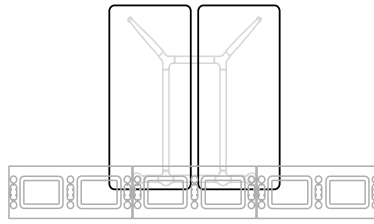

# beta

2 people cluster

**1BE0015:** L 160 D 166 H 75

**1BE0016:** L 180 D 166 H 75

2 people cluster for 3 backbone composition

**1BE0017:** L 160 D 166 H 75

**1BE0018:** L 180 D 166 H 75

4 people cluster