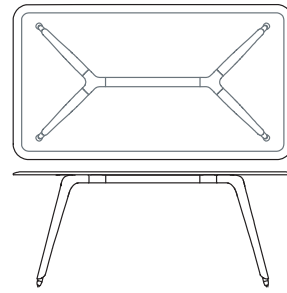

Beta configurations combine three basic components: backbones, desks and accessories. The backbone is a metal structural module of 120 cm in length that provides the base on which the many functions and characteristics of the Beta system are built. The backbone serves as container, display unit and support for accessories, and also carries the integrated cabling. The desks are conceived as platforms on which people can work individually and collectively.

# beta

Round meeting table  
**1BE0431:** L 140 D 140 H 75  
**1BE0435:** L 160 D 160 H 75

Square meeting table  
**1BE0401:** L 140 D 140 H 75  
**1BE0403:** L 160 D 140 H 75  
**1BE0405:** L 160 D 160 H 75