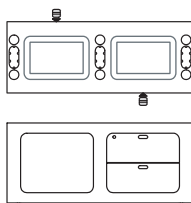

Backbone with filing drawer - open front cabinet  
**1BE0615..FS:** L 120,5 D 46 H 53

Backbone with open front cabinet -filing drawer  
**1BE0615..FD:** L 120,5 D 46 H 53

Backbone with filing drawer - drawers  
**1BE0635..FS:** L 120,5 D 46 H 53

Backbone with drawers - filing drawer  
**1BE0635..FD:** L 120,5 D 46 H 53

Backbone with hinged door - drawers  
**1BE0645..FS:** L 120,5 D 46 H 53

Backbone with drawers - hinged door  
**1BE0645..FD:** L 120,5 D 46 H 53

Double faced backbone with  
 left drawers - right open front cabinet  
**1BE0650..FS:** L 120,5 D 46 H 53

Double faced backbone with  
 right drawers - left open front cabinet  
**1BE0650..FD:** L 120,5 D 46 H 53