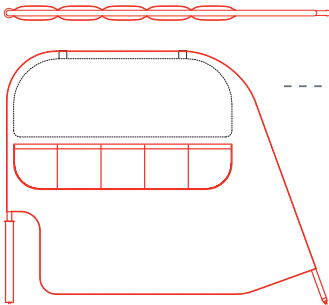

Double faced backbone with  
 left drawers - right open front cabinet  
**1BE0650..FS:** L 120,5 D 46 H 53

Double faced backbone with  
 right drawers - left open front cabinet  
**1BE0650..FD:** L 120,5 D 46 H 53

# beta

"Y" shaped connector for backbones  
**1BE0255**: L 48 D 54,5 H 53

"V" shaped connector for backbones  
**1BE0256**: L 48 D 31 H 53

Side panel for backbone  
**1BE0260**: L 1 D 45 H 51

Lacquered round service table for backbone  
**1BE0440**: L 70 D 70 H 65

Round melamine service table for backbone  
**1BE0445**: L 70 D 70 H 65

Backbone top screen  
**1BE0251**: L 90 H 50

Backbone for high screen  
**1BE0201**: L 205 D 6 H 160

Whiteboard for high screen  
**1BE0160**: L 140 H 50