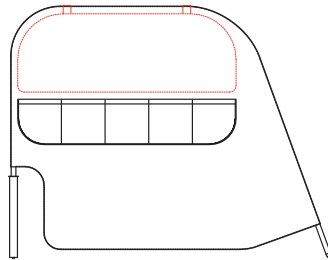

Double faced backbone with  
 left drawers - right open front cabinet  
**1BE0650..FS:** L 120,5 D 46 H 53

Double faced backbone with  
 right drawers - left open front cabinet  
**1BE0650..FD:** L 120,5 D 46 H 53

# beta

"Y" shaped connector for backbones  
**1BE0255**: L 48 D 54,5 H 53

"V" shaped connector for backbones  
**1BE0256**: L 48 D 31 H 53

Side panel for backbone  
**1BE0260**: L 1 D 45 H 51

Lacquered round service table for backbone  
**1BE0440**: L 70 D 70 H 65

Round melamine service table for backbone  
**1BE0445**: L 70 D 70 H 65

Backbone top screen  
**1BE0251**: L 90 H 50

Backbone for high screen  
**1BE0201**: L 205 D 6 H 160

Whiteboard for high screen  
**1BE0160**: L 140 H 50