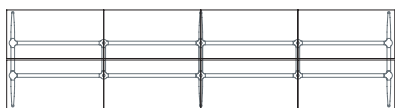

Free-standing 8 people bench

1BE1031: L 640 D 162,5 H 75
1BE1032: L 720 D 162,5 H 75

1BE1281: L 120 D 1,9 H 31,5
1BE1283: L 140 D 1,9 H 31,5
1BE1285: L 160 D 1,9 H 31,5
1BE1287: L 180 D 1,9 H 31,5

1BE1291: L 120 D 1,9 H 31,5
1BE1293: L 140 D 1,9 H 31,5
1BE1295: L 160 D 1,9 H 31,5
1BE1297: L 180 D 1,9 H 31,5

1BE1282: L 120 H 30,5
1BE1284: L 140 H 30,5
1BE1286: L 160 H 30,5
1BE1288: L 180 H 30,5